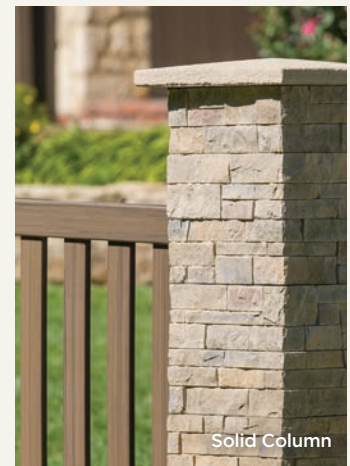

WOODLAND SELECT™ COLORS

								
Tan	Sandstone	Khaki	White	Weathered Cedar	Natural Cedar	Redwood	Chestnut Brown	

Cross-buck Rail

THE DURABLE, STYLISH ENCLOSURE

Ply Gem's ranch rail fence is a handsome addition to any home or property, large or small, creating the classic estate look you're looking for with the low maintenance and long-lasting great looks you expect from the leader, Ply Gem Fence and Railing.

White

Contact your Ply Gem Fence and Railing dealer for style and color availability.

MAKE YOUR FENCE A FEATURE WITH STACKED STONE

- One versatile stacked stone color, Canyon
- Molded directly from Civil War fence row
- Hand-painted by skilled colorists for a natural, variegated look
- Our stone pairs well with all the colors in Ply Gem fence and ranch rail options

Privacy Column

PRIVACY COLUMN COLLECTION

FROM PLY GEM STONE

Designed to receive Ply Gem solid privacy fences in a variety of colors. Privacy columns construction allows for the installation of a routed post to help lock the fence securely in place.